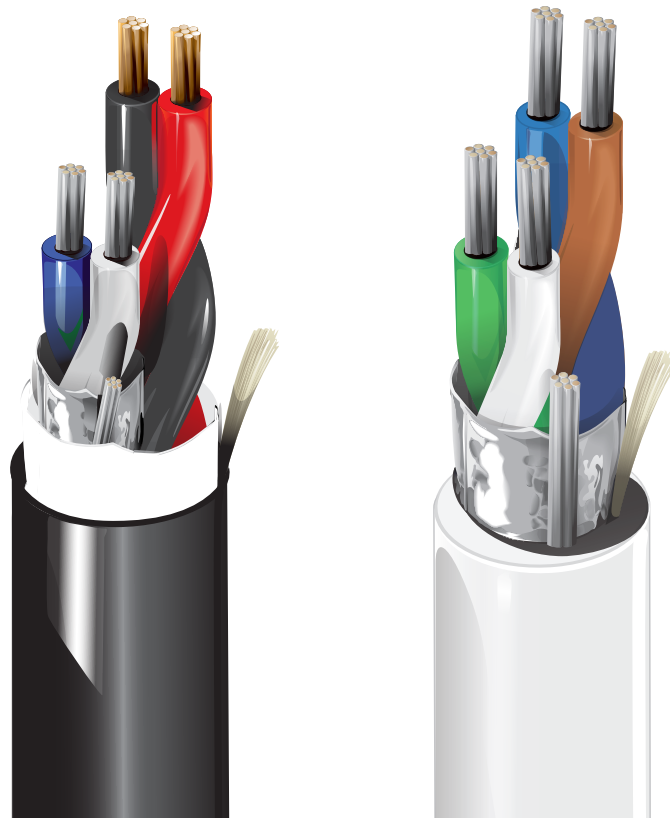

Color Code

Part No	Data Pair	Power
6381MD 6281MD 5381MD	Blue, White	Black, Red
6640FD	Blue, White	
6541FD 6641FD	White, Green Brown, Blue