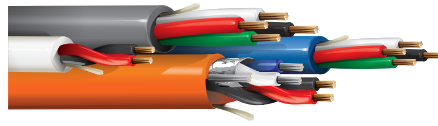

OSDP Composite Cable

OSDP Reader w/Power

Part No.	Eement Type.	No of Cond/pairs	Cond Type	Insulation Type and Thickness	Shielding	Jacket Type & Thickness	Nom. OD	NEC Type	Nom. Capacitance & Impedance	Jacket Colors
658HMS	OSDP Reader	1 Pair	24AWG (7x32) TC	Foam PE .029"	Overall 100% Foil Shield	Flex Plenum .020"	.215"	CMP	12.8pf/ft 120 Ohms	Orange
		2 Cond	18AWG (7x26) BC	PVC .010"	None					
	Door Contact	2 Cond	22AWG (7x30) BC	PVC .008"	None	UV Resistant PVC	.116"		34pf/ft	White
	Lock power	4 Cond	18AWG (7x26) BC	PVC .008"	None	UV Resistant PVC	.182"		27pf/ft	Gray
	REX/ Spare	4 Cond	22AWG (7x30) BC	PVC .008"	None	UV Resistant PVC	.136"	34pf/ft	Blue	

Overall Jacket:	None - Banana Peel
Overall Cable O.D.	.455"