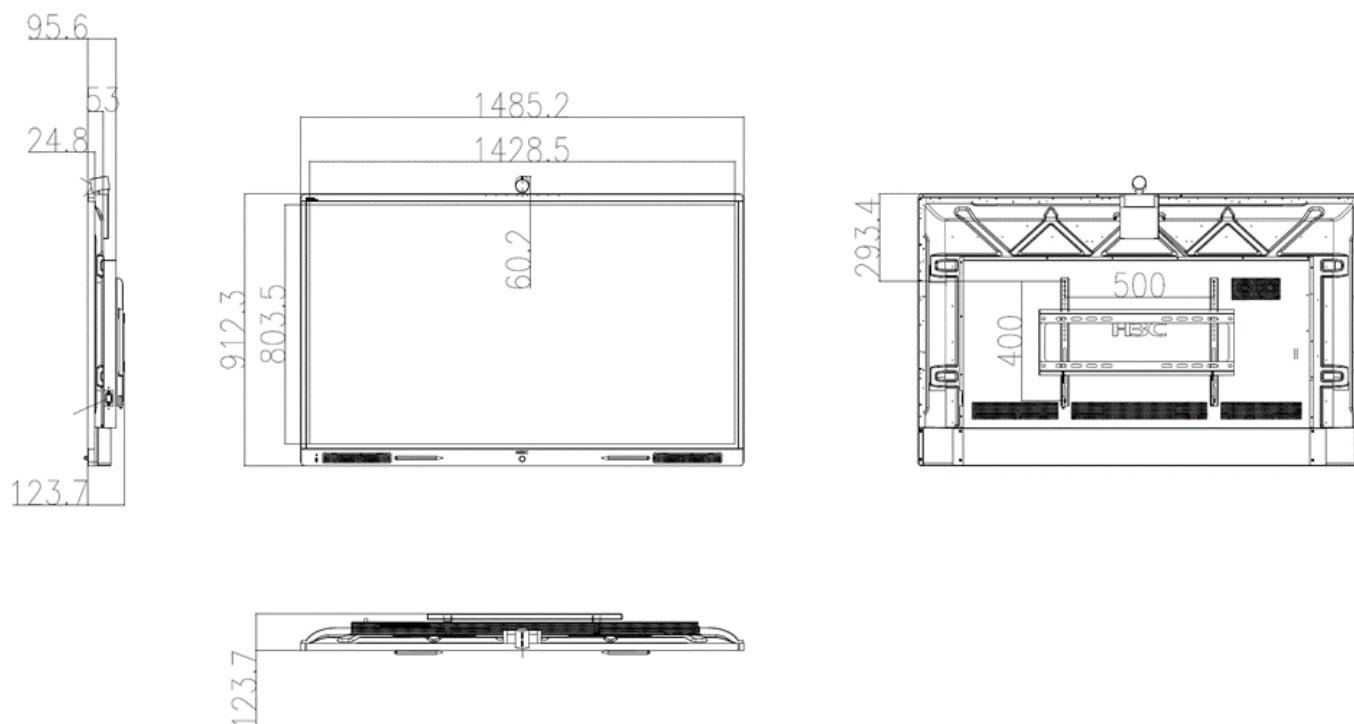

Dimensions

H3C

New H3C Intelligence Terminal Co., Ltd.

Guangzhou headquarters
No.100 of Room 406, No.1 Yichuang Street, Sino-Singapore
District, Hangzhou
Knowledge City, Huangpu District, Guangzhou
Postcode: 510700

<http://www.h3c.com>

Hangzhou headquarters
No.466 Changhe Road, Binjiang
Postcode: 310052

Copyright © New H3C Intelligence Terminal Co., Ltd. All Rights Reserved

Disclaimer: Although H3C has made every effort to provide accurate information in this material, it does not warrant that the content of the material is free from technical errors or typographical errors, for which H3C assumes no responsibility in this material.

H3C reserves the right to amend this material without notice or prompt.